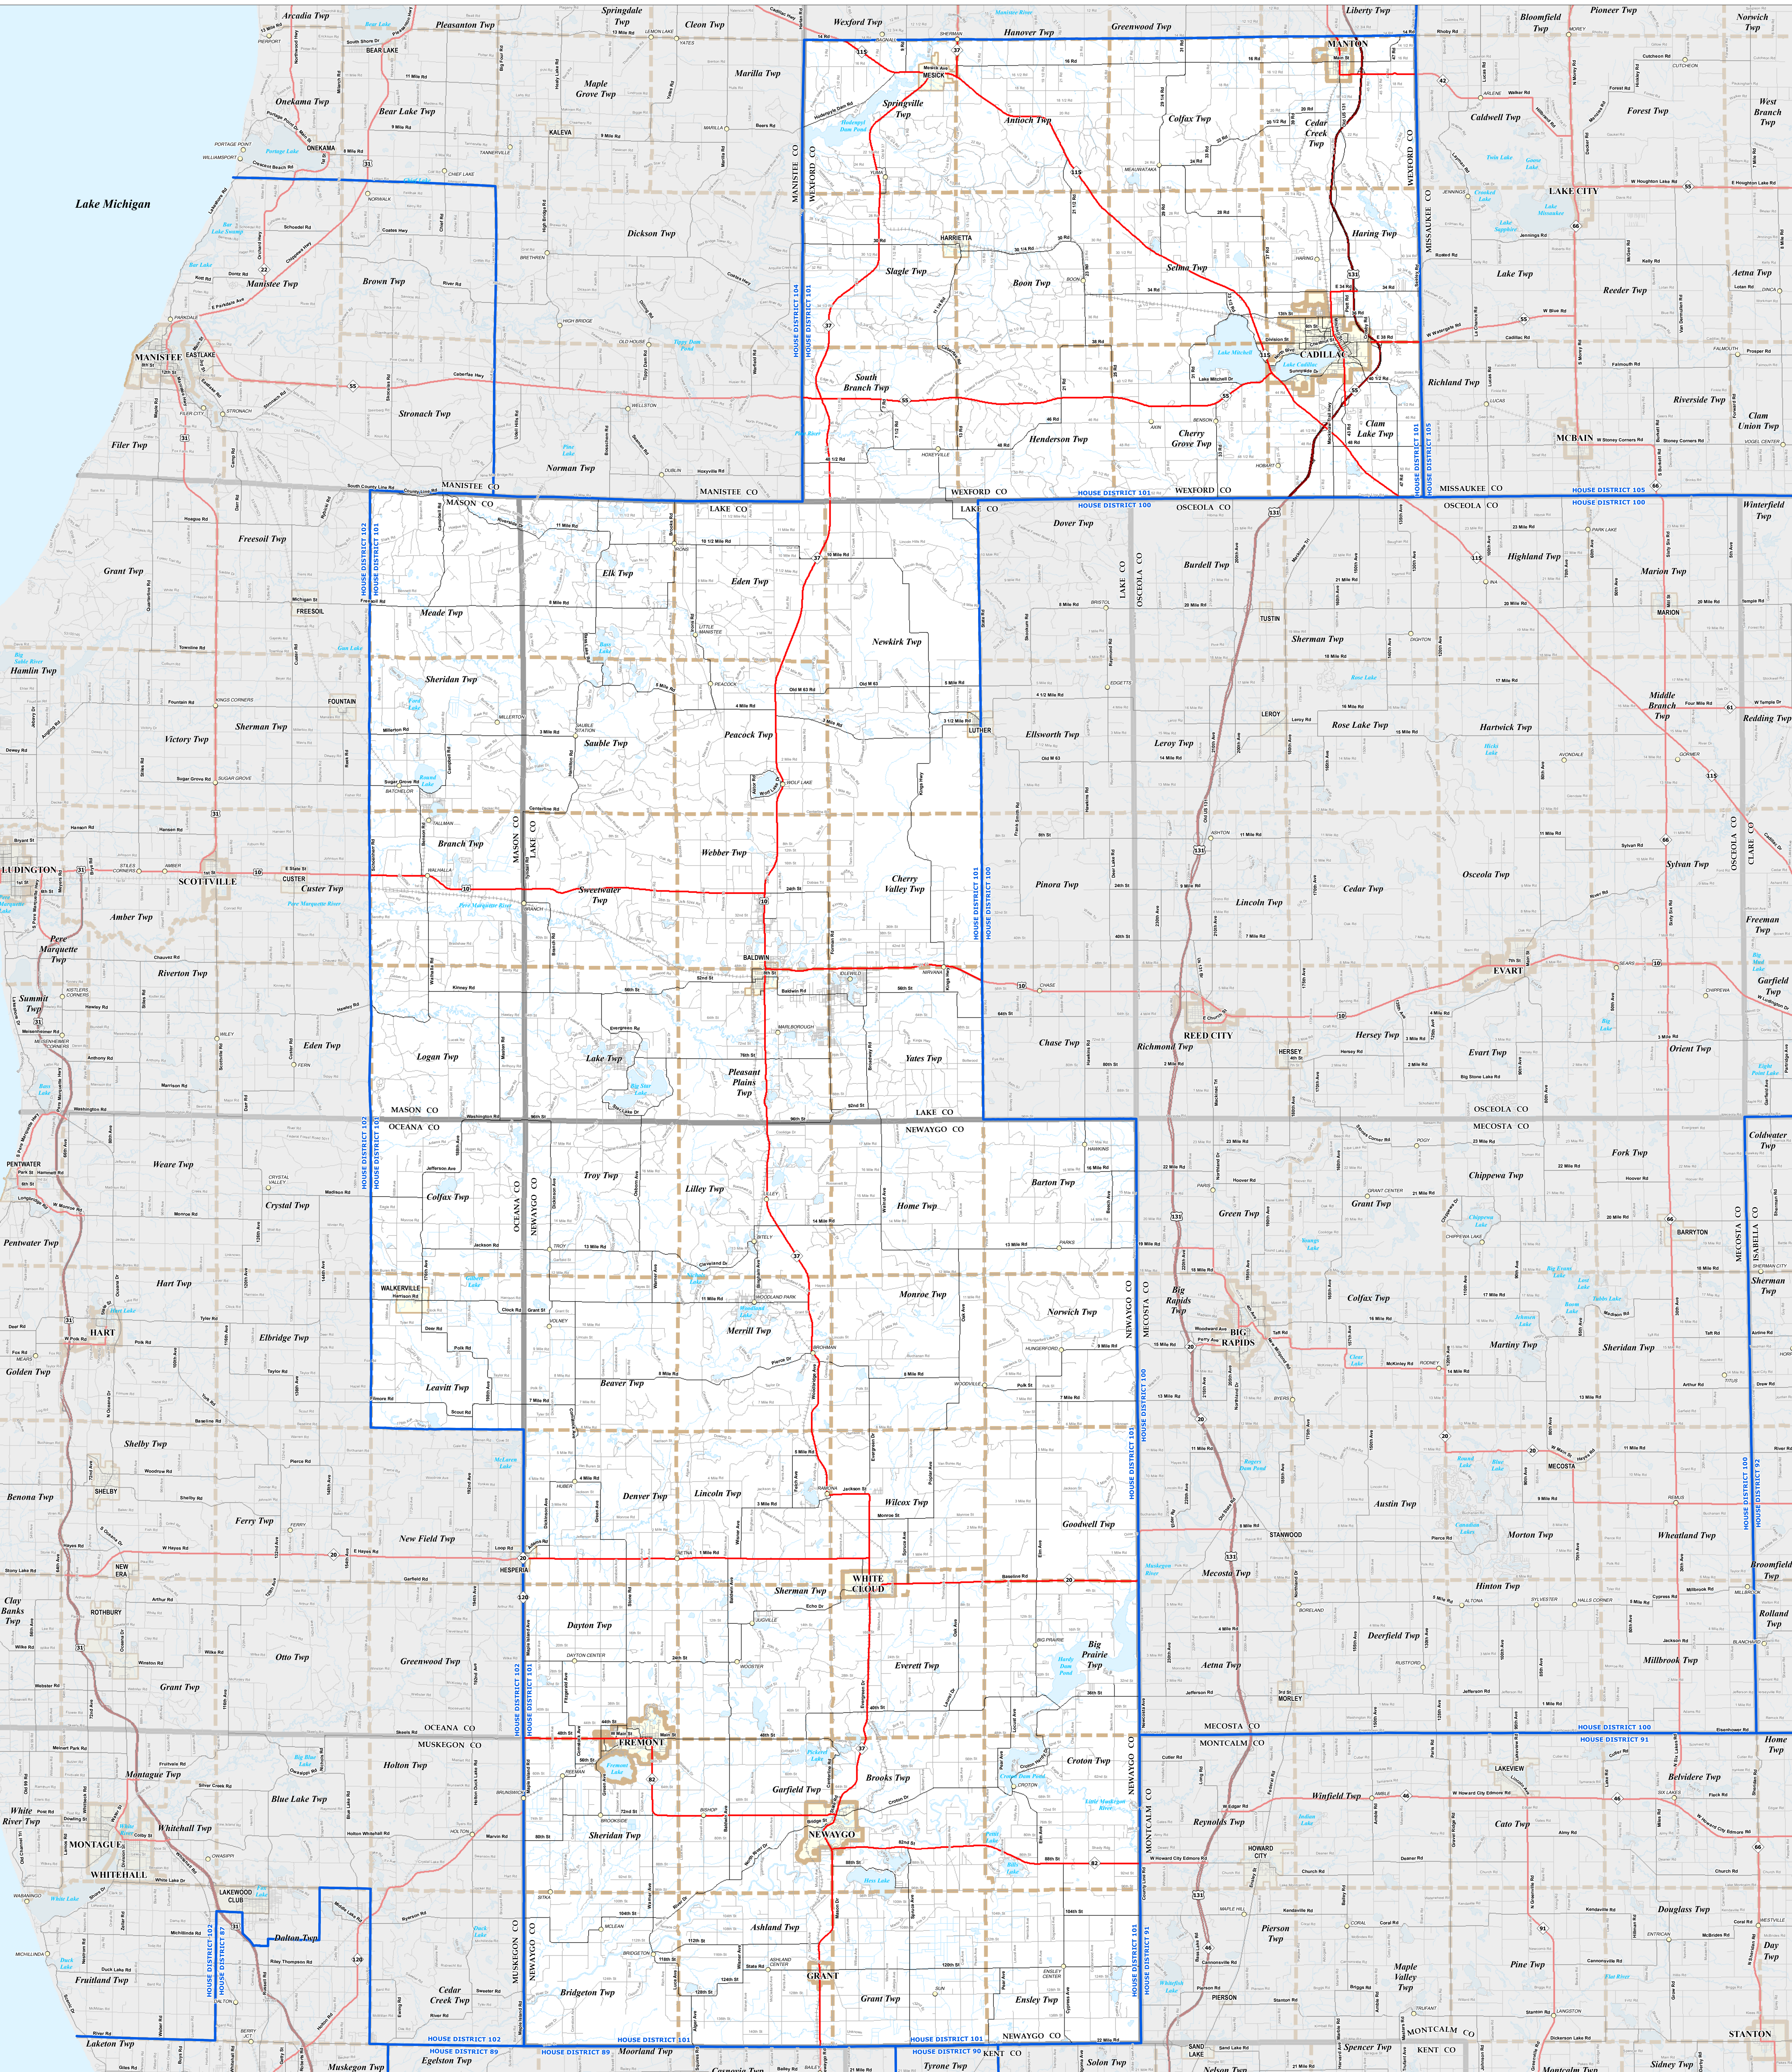

# MICHIGAN STATE HOUSE DISTRICT 101

## 2021 Apportionment Plan

Source: Base Map - Michigan Geographic Framework v17a, v20 House District Boundaries - 2021 Apportionment Plan as adopted by the Michigan Independent Citizens Redistricting Commission on 12/28/2021 pursuant to its authority and duty in Article IV, Section 6 of the Michigan Constitution of 1963

**Legend**

- House District
- City
- Village
- Unincorporated Place
- Township
- County
- State
- Freeway
- Highway
- Primary Road
- Local Road
- Railroad
- Water Feature
- River, Stream, or Drain